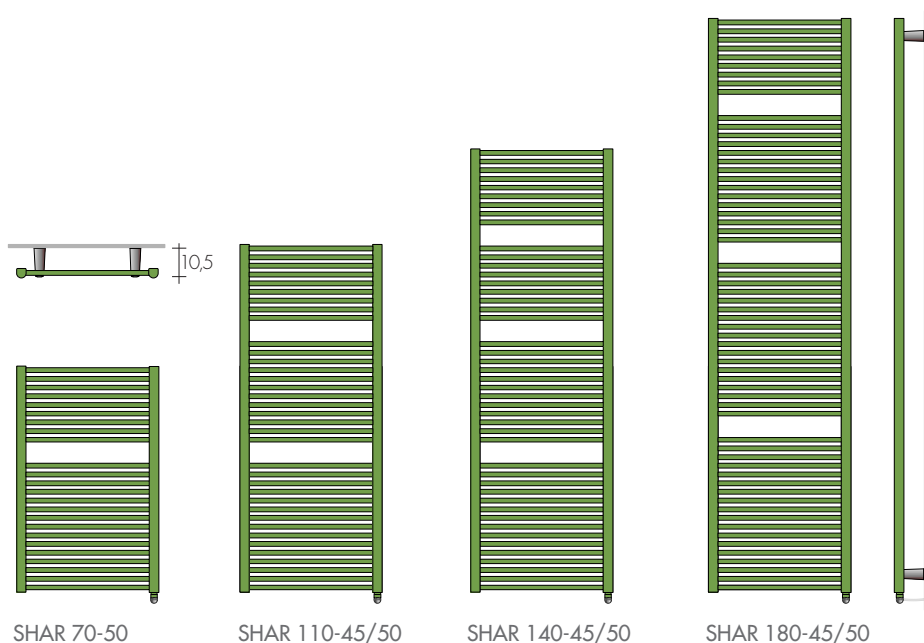

TECHNICAL DATA page 228  
Other dimensions on request  
ELECTRIC KIT DATA page 244

TOWEL RAILS	+	chosen KIT	=	ELECTRIC TOWEL RAILS
standard white sablé or paint to Brem color list (extra) or chrome-plated finish		KIT RE Electric Heating Element KIT TE Digital Thermostat KIT RI Radio frequency receiver (thermostat excluded)		white sablé or chosen finish with chosen KIT

MODEL	HL cm	White standard €	Colors +15% €	Colors +25% €	KIT RE		KIT TE		KIT RI Radio	
					Heating element Art.	€	Digital thermostat Art.	€	frequency receiver Art.	€
SHAR	70-50	317,60	365,20	397,00	R400IIE	165,20	R400IITE	225,70	R400IIRI	261,30
SHAR	110-45	401,70	462,00	502,10	R500IIE	176,00	R500IITE	236,50	R500IIRI	272,10
SHAR	140-45	505,20	581,00	631,50	R650IIE	188,20	R650IITE	248,70	R650IIRI	284,30
SHAR	180-45	617,60	710,20	772,00	R900IIE	215,50	R900IITE	275,90	R900IIRI	311,50
CHROME-PLATED FINISH										
S-CROM	70-50		727,70		R250IIE	162,00	R250IITE	222,50	R250IIRI	258,00
S-CROM	110-50		943,80		R400IIE	165,20	R400IITE	225,70	R400IIRI	261,30
S-CROM	140-50		1189,60		R500IIE	176,00	R500IITE	236,50	R500IIRI	272,10
S-CROM	180-50		1452,80		R800IIE	203,00	R800IITE	263,50	R800IIRI	299,10