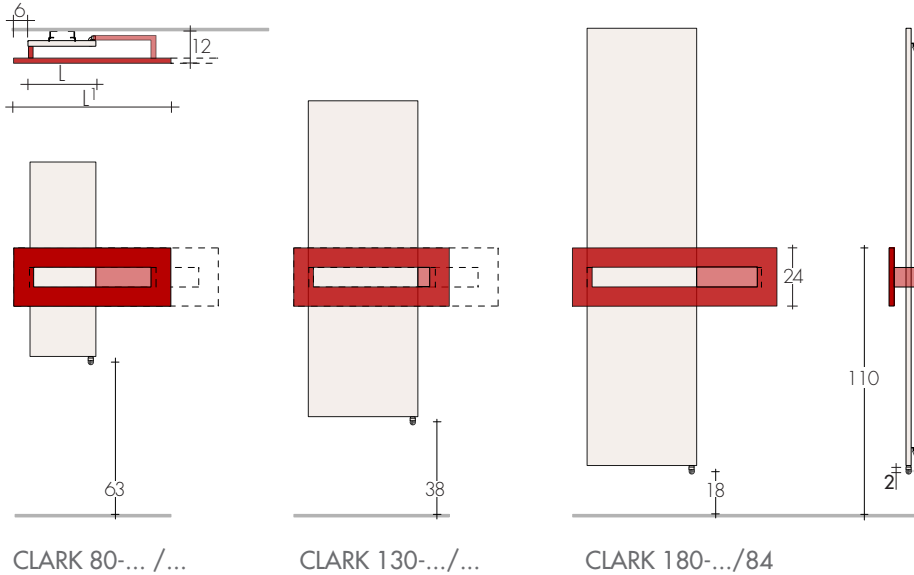

TECHNICAL DATA p. 116  
Other dimensions on request  
ELECTRIC KIT DATA p. 244

TOWEL RAILS	+	chosen KIT	=	ELECTRIC TOWEL RAILS
standard white sablé or paint to Brem color list with extra		KIT RE Electric Heating Element KIT TE Digital Thermostat KIT RI Radio frequency receiver (thermostat excluded)		white sablé or paint to Brem color list with chosen KIT

Towel bar in different color from panel:  
L<sup>1</sup> 64cm extra 50,40€  
L<sup>1</sup> 84cm extra 61,60€

On request  
CLARK-FO Gilded leaf  
CLARK-FA Silver leaf

HEATING ELEMENT POSITION  
© Vertical Heating Element