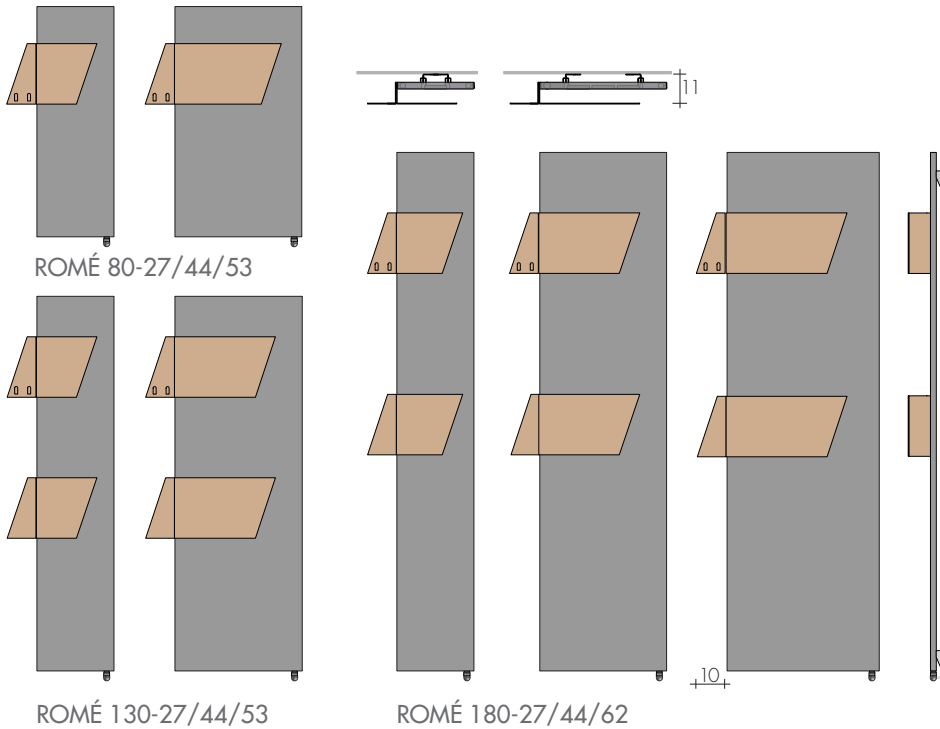

TECHNICAL DATA p. 118
Other dimensions on request
ELECTRIC KIT DATA p. 244

TOWEL RAILS	+	chosen KIT	=	ELECTRIC TOWEL RAILS
standard white sablé or paint to Brem color list with extra		KIT RE Electric Heating Element KIT TE Digital Thermostat KIT RI Radio frequency receiver (thermostat excluded)		white sablé or paint to Brem color list with chosen KIT

MODEL	H-L cm	White standard €	Colors +15% €	Colors +25% €	KIT RE		KIT TE		KIT RI Radio	
					Heating element Art.	€	Digital thermostat Art.	€	frequency receiver Art.	€
ROMÉ	80-27	556,10	639,50	695,10	R250IIE	162,00	R250IITE	222,50	R250IIRI	258,00
ROMÉ	80-44	654,30	752,40	817,90	R400IIE	165,20	R400IITE	225,70	R400IIRI	261,30
ROMÉ	80-53	714,40	821,60	893,00	R500IIE	176,00	R500IITE	236,50	R500IIRI	272,10
ROMÉ	130-27	682,60	785,00	853,30	R400IIE	165,20	R400IITE	225,70	R400IIRI	261,30
ROMÉ	130-44	825,10	948,90	1031,40	R650IIE	188,20	R650IITE	248,70	R650IIRI	284,30
ROMÉ	130-53	893,60	1027,60	1117,00	R800IIE	203,00	R800IITE	263,50	R800IIRI	299,10
ROMÉ	180-27	803,00	923,50	1003,80	R500IIE	176,00	R500IITE	236,50	R500IIRI	272,10
ROMÉ	180-44	951,10	1093,80	1188,90	R900IIE	215,50	R900IITE	275,90	R900IIRI	311,50
ROMÉ	180-62	1103,90	1269,50	1379,90	R1200IIE	233,30	R1200IITE	293,80	R1200IIRI	329,30