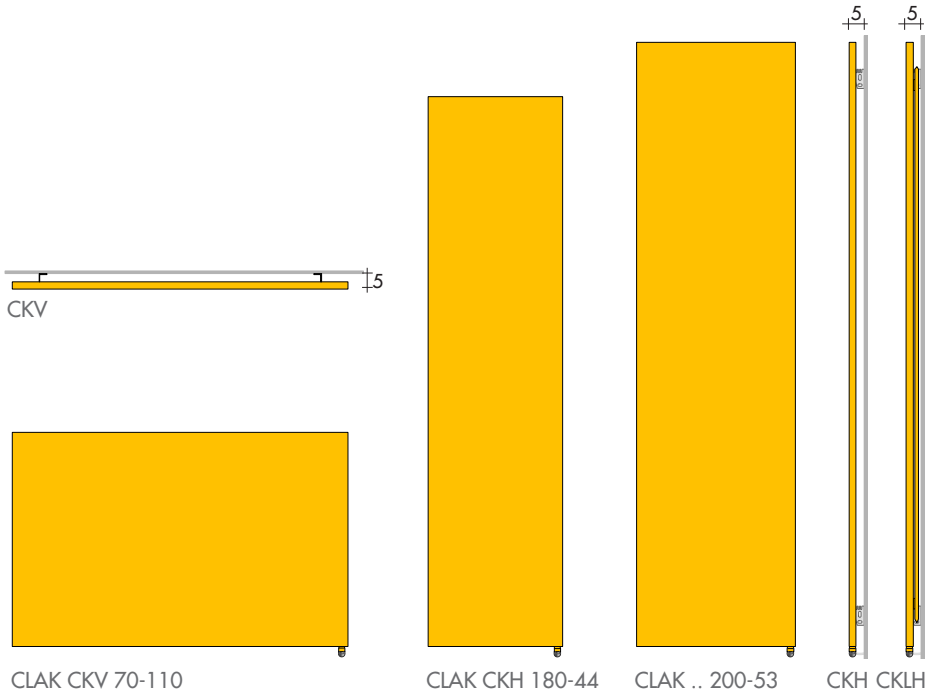

TECHNICAL DATA p. 114
Other dimensions on request
ELECTRIC KIT DATA p. 244

RADIATOR	+	chosen KIT	=	ELECTRIC RADIATOR
standard white sablé or paint to Brem color list with extra		KIT RE Electric Heating Element KIT TE Digital Thermostat KIT RI Radio frequency receiver (thermostat excluded)		white sablé or paint to Brem color list with chosen KIT

MODEL	HL cm	White standard	Colors +15%	Colors +25%	KIT RE Heating element		KIT TE Digital thermostat		KIT RI Radio frequency receiver	
		€	€	€	Art.	€	Art.	€	Art.	€
CKV	70-110	988,40	1075,20	1168,70	R900IIE	215,50	R900IITE	275,90	R900IIRI	311,50
CKH	180-44	861,50	990,70	1076,90	R900IIE	215,50	R900IITE	275,90	R900IIRI	311,50
CKH	200-53	985,00	1132,80	1231,30	R1200IIE	233,30	R1200IITE	293,80	R1200IIRI	329,30
CKLH	200-53	1247,60	1434,70	1559,50	R1500IIE	251,60	R1500IITE	312,10	R1500IIRI	347,70
		GILDED Leaf	INOX SATIN	SIMIL .. FINISH						
CKV ..	70-110	1914,90	1371,00	1334,50	R900IIE	215,50	R900IITE	275,90	R900IIRI	311,50
CKH ..	180-44	1786,50	1244,10	1207,60	R900IIE	215,50	R900IITE	275,90	R900IIRI	311,50
CKH ..	200-53	2075,60	1570,90	1378,20	R1200IIE	233,30	R1200IITE	293,80	R1200IIRI	329,30
CKLH ..	200-53	2338,10	1833,40	1640,70	R1500IIE	251,60	R1500IITE	312,10	R1500IIRI	347,70

1200W and 1500W E.H.E. work using constant power.

CLAK-FO Gilded Leaf
CLAK-FA Silver Leaf

HEATING ELEMENT POSITION
© Vertical Heating Element

KIT RE: Electric Heating Element Kit
Filling with diathermic liquid
Class II El. Heating Element with cable (150cm)
Chrome plated plug and wall mounting brackets.

KIT TE: Digital Thermostat Kit
Kit RE with digital thermostat:
- white for white radiators,
- metal grey for coloured radiators.

KIT RI: Radio frequency box receiver Kit
Kit RE with radio frequency box receiver (wall-mounted receiver with extra). Add the chosen radiator thermostat (it can control up to 12 radiators)

wall recessed

Wall-mounted radio receiver (extra for KIT RI)
Art. SRP 13,00€

Radio programmable wall-mounted thermostat
Art. RHD 106,40€

Radio programmable thermostat Multi
Art. CTD 129,60€