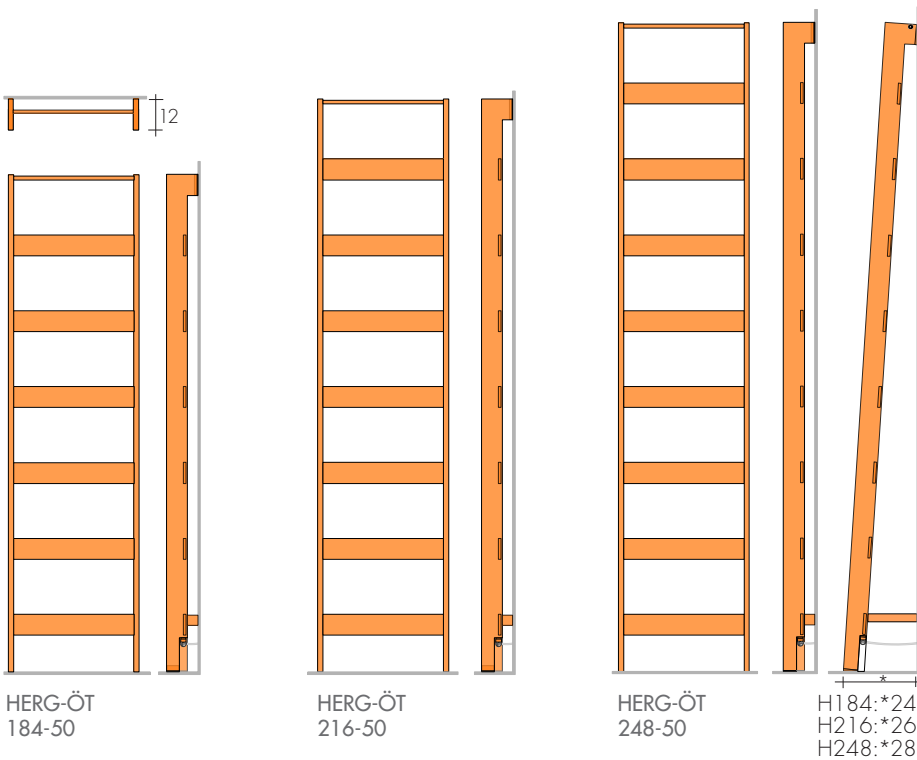

e.HERG-ÖT

design Luigi Brebbilla

TECHNICAL DATA p. 78
Other dimensions on request
ELECTRIC KIT DATA p. 244

| TOWEL RAILS | + | chosen KIT | = | ELECTRIC TOWEL RAILS |
|---|---|--|---|---|
| standard white sablé or paint to Brem color list with extra | | KIT RE Electric Heating Element KIT RI Radio frequency receiver (thermostat excluded) | | white sablé or paint to Brem color list with chosen KIT |