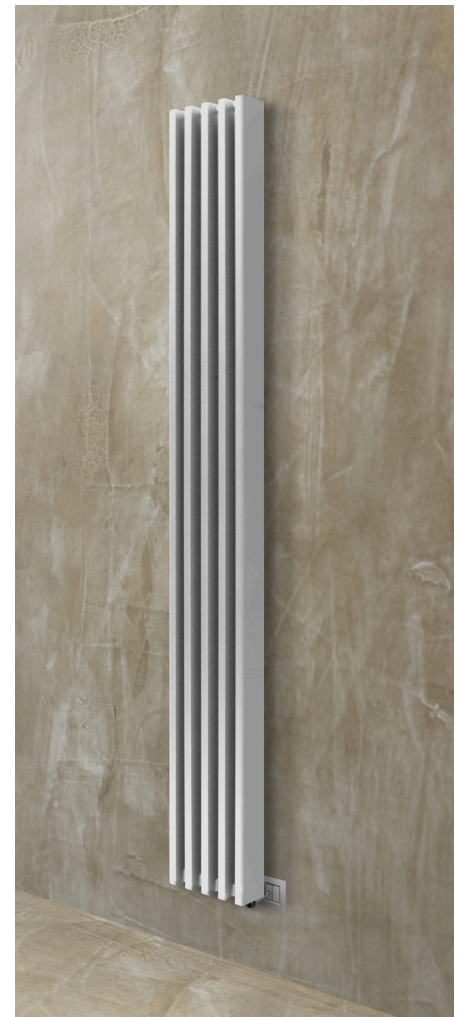

e.REGULAR

TECHNICAL DATA p. 70
Other dimensions on request
ELECTRIC KIT DATA p. 244

REGULAR R 75-15..

REGULAR R 200-..

RADIATOR	+	chosen KIT	=	ELECTRIC RADIATOR
standard white sablé or paint to Brem color list with extra		KIT RE Electric Heating Element KIT TE Digital Thermostat KIT RI Radio frequency receiver (thermostat excluded)		white sablé or paint to Brem color list with chosen KIT

MODEL	H - n° width cm/el.	White standard €	Colors +15% €	Colors +25% €	KIT RE Heating element Art.	€	KIT TE Digital thermostat Art.	€	KIT RI Radio frequency receiver Art.	€
REGULAR R 75/15	72	738,10	848,80	922,60	R900IIE	215,50	R900IITE	275,90	R900IIRI	311,50
REGULAR R 200/6	27	782,00	899,30	977,50	R900IIE	215,50	R900IITE	275,90	R900IIRI	311,50
REGULAR R 200/8	37	947,80	1090,00	1184,80	R1200IIE	233,30	R1200IITE	293,80	R1200IIRI	329,30
REGULAR R 200/10	42	1113,60	1280,60	1392,00	R1500IIE	251,60	R1500IITE	312,10	R1500IIRI	347,70

1200W and 1500W E.H.E. work using constant power.

wall recessed

Wall-mounted radio receiver (extra for KIT RI)
Art. SRP 13,00€

Radio programmable wall-mounted thermostat
Art. RHD 106,40€

Radio programmable thermostat Multi
Art. CTD 129,60€