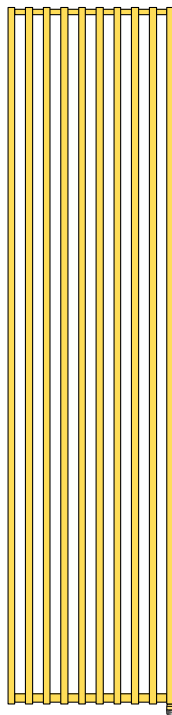

e.REGULAR

TECHNICAL DATA p. 70
Other dimensions on request
ELECTRIC KIT DATA p. 244

REGULAR R 75-15..

REGULAR R 200-..

RADIATOR	+	chosen KIT	=	ELECTRIC RADIATOR
standard white sablé or paint to Brem color list with extra		KIT RE Electric Heating Element KIT TE Digital Thermostat KIT RI Radio frequency receiver (thermostat excluded)		white sablé or paint to Brem color list with chosen KIT

MODEL	H - n° width cm/el.	White standard €	Colors +15% €	Colors +25% €	KIT RE Heating element Art.	€	KIT TE Digital thermostat Art.	€	KIT RI Radio frequency receiver Art.	€
REGULAR R 75/15	72	738,10	848,80	922,60	R900IIE	215,50	R900IITE	275,90	R900IIRI	311,50
REGULAR R 200/6	27	782,00	899,30	977,50	R900IIE	215,50	R900IITE	275,90	R900IIRI	311,50
REGULAR R 200/8	37	947,80	1090,00	1184,80	R1200IIE	233,30	R1200IITE	293,80	R1200IIRI	329,30
REGULAR R 200/10	42	1113,60	1280,60	1392,00	R1500IIE	251,60	R1500IITE	312,10	R1500IIRI	347,70