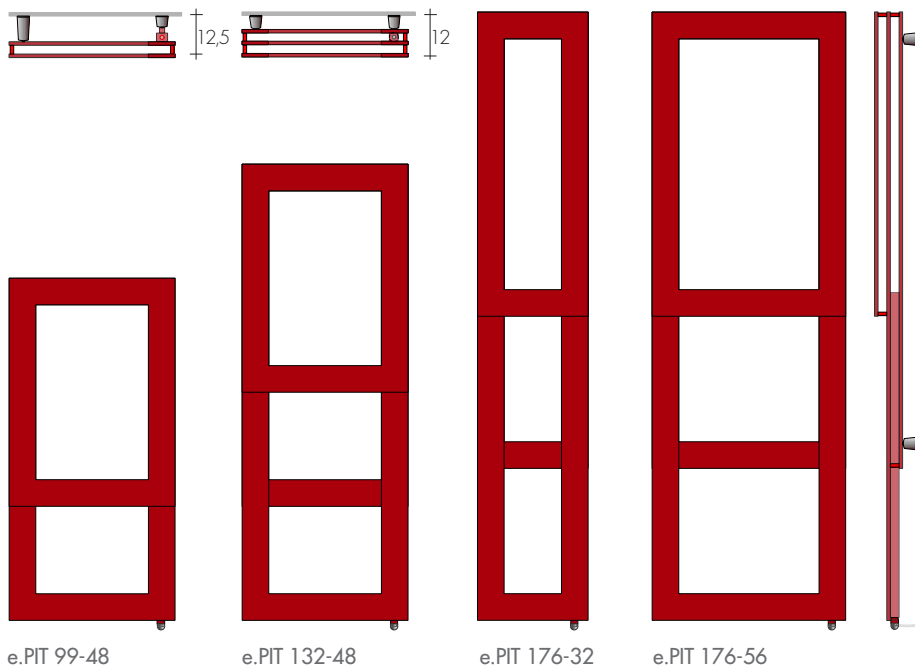

TECHNICAL DATA p. 46
Other dimensions on request
ELECTRIC KIT DATA p. 244

TOWEL RAILS	+	chosen KIT	=	ELECTRIC TOWEL RAILS
standard white sablé or paint to Brem color list with extra		KIT RE Electric Heating Element KIT TE Digital Thermostat KIT RI Radio frequency receiver (thermostat excluded)		white sablé or paint to Brem color list with chosen KIT

MODEL	H-L cm	White standard €	Colors +15% €	Colors +25% €	KIT RE Heating element Art. €	KIT TE Digital thermostat Art. €	KIT RI Radio frequency receiver Art. €
e.PIT 99-48	99-48	660,20	759,20	825,30	R400IIE 165,20	R400IITE 225,70	R400IIRI 261,30
e.PIT 132-48	132-48	895,40	1029,70	1119,30	R650IIE 188,20	R650IITE 248,70	R650IIRI 284,30
e.PIT 176-32	176-32	960,20	1104,20	1200,30	R800IIE 203,00	R800IITE 263,50	R800IIRI 299,10
e.PIT 176-56	176-56	1042,50	1198,90	1303,10	R900IIE 215,50	R900IITE 275,90	R900IIRI 311,50