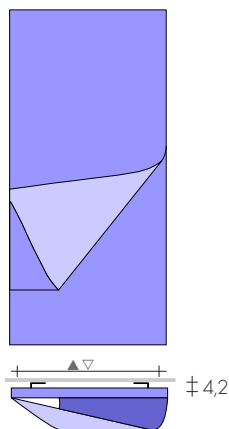

# SO-FLEX HEATED TOWEL RAILS

SO-FLEX goes beyond the basic idea of a towel heater (order and folding) and introduces a new concept: practical disorder,

careless gestures and the fun of not having to fold everything, but simply chuck a used towel into a warm shell.

design Gabriella Almagioni  
Like the folded-back corner of a sheet of metal, SO-FLEX invents a truly creative function: a great way to be different.

## DIMENSIONS

Width 44/53/62/80/120 cm  
Height 77/130/180 cm  
Depth 11 cm  
Depth from wall 14 cm

SO-FLEX 130-..

SO-FLEX 70 - 80  
SO-FLEX 70 - 120

SO-FLEX 180-..

MODEL	HL cm	white sablé standard €	EN 442 Δt 50 K watt	▲ ▽ t.c. •cm	Height H cm	Width L cm	Weight M Kg	Volume V dm³	MIXED VERSION cl.II E.H.E. for mixed valve* W €
SO-FLEX	70-80	993,90	635	76,8	70	80	17,9	5,6	650 91,00
SO-FLEX	70-120	1136,00	944	116,8	70	120	26,5	7,9	900 98,10
SO-FLEX	130-44	892,30	643	40,1	130	44	18,2	6,0	650 91,00
SO-FLEX	130-53	949,60	770	48,8	130	53	21,8	6,8	800 95,00
SO-FLEX	180-44	984,70	887	40,1	180	44	25,1	8,1	900 98,10
SO-FLEX	180-53	1072,80	1061	48,8	180	53	30,0	9,2	- -
SO-FLEX	180-62	1159,90	1233	57,5	180	62	34,9	10,3	1200 105,10