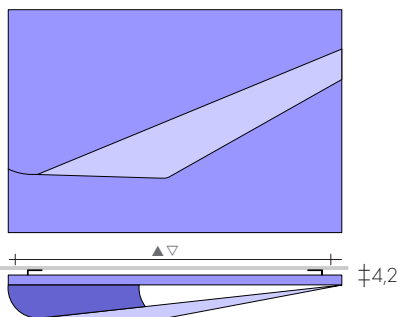

# SO-FLEX HEATED TOWEL RAILS

SO-FLEX goes beyond the basic idea of a towel heater (order and folding) and introduces a new concept: practical disorder,

careless gestures and the fun of not having to fold everything, but simply chuck a used towel into a warm shell.

design Gabriella Almagioni  
Like the folded-back corner of a sheet of metal, SO-FLEX invents a truly creative function: a great way to be different.

## DIMENSIONS

Width 44/53/62/80/120 cm  
Height 77/130/180 cm  
Depth 11 cm  
Depth from wall 14 cm

SO-FLEX 130-..

SO-FLEX 70 - 80  
SO-FLEX 70 - 120

SO-FLEX 180-..

MODEL	HL cm	white sablé standard €	EN 442 Δt 50 K watt	▲ ▽ t.c. •cm	Height H cm	Width L cm	Weight M Kg	Volume V dm³	MIXED VERSION cl.II E.H.E. for mixed valve* W €
SO-FLEX	70-80	993,90	635	76,8	70	80	17,9	5,6	650 91,00
SO-FLEX	70-120	1136,00	944	116,8	70	120	26,5	7,9	900 98,10
SO-FLEX	130-44	892,30	643	40,1	130	44	18,2	6,0	650 91,00
SO-FLEX	130-53	949,60	770	48,8	130	53	21,8	6,8	800 95,00
SO-FLEX	180-44	984,70	887	40,1	180	44	25,1	8,1	900 98,10
SO-FLEX	180-53	1072,80	1061	48,8	180	53	30,0	9,2	- -
SO-FLEX	180-62	1159,90	1233	57,5	180	62	34,9	10,3	1200 105,10